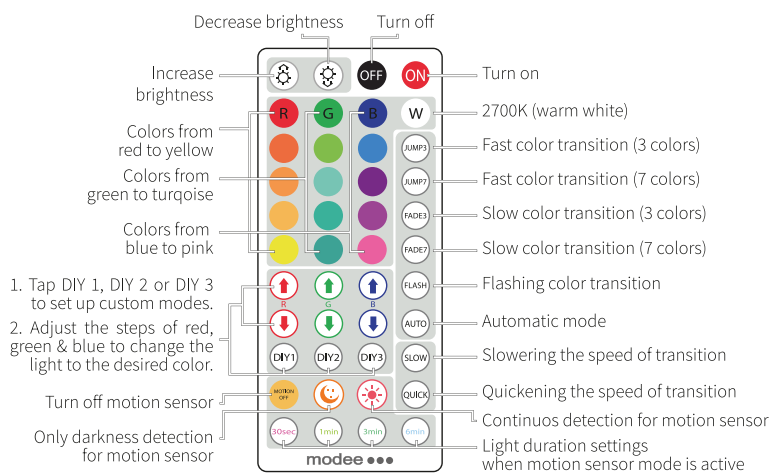

Product name	Modee Smart Lighting LED Smart Strip Light 12W IP20 +sensor 2700K+RGB (550 lumen) 2x1,5M + remote control
Valid from	2024.02.08.

PRODUCT DETAILS

Color Mode	RGB Multicolor + 2700K
Shape	Strip
Base	EU Plug
Wattage	12W
Wattage reference	-
Lumen Output	550 lumen
Lumen/wattage	45,83 lumen/watt
Power factor	>0.5
Voltage	AC220-240V 50Hz
Beam Angle	120°
Dimmable	Yes, via remote
Cable length	150cm
Can be cut at	150cm
Dimensions	2xL1500xW10mm
Energy label (new)	F
Lifetime	15.000h
Wire	White
Remote control	Included
Remote control battery	CR2025 (included)
CRI	≥80
IP	IP20

Order it online! www.smokingacc.hu
Email us: info@smokingacc.hu

MULTIFUNCTION

- Motion sensor
- Steady
- Flash&jump
- Fade
- Custom (DIY)

SPEED

- Adjustable light speed

MEMORY FUNCTION